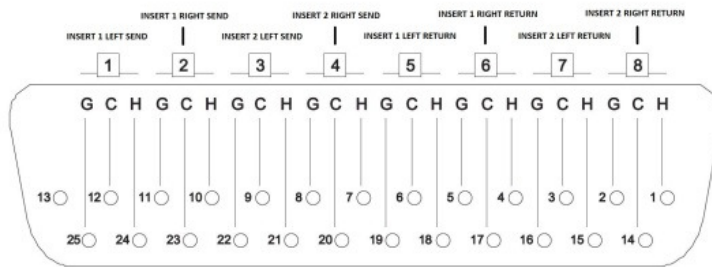

One DB25 sub cable holds 2 inserts, so for a console with **8 inserts** you will need **4x DB25** sub cables. There are 2 different standards for DB25 sub cables, the digital and analog version. The pinout and channel configuration is exactly the same but the input/output (so the XLR's) are reversed. So if you buy the **digital version** with 4x male, 4x female XLR, you have to **swap all the XLR connectors**.

Pin-out for TASCAM DB25 8 Channel Balanced Connector

Note the input and output being reversed in the digital/aes version!

G = ground
 C = cold = - signal
 H = hot = + signal

The pin and channel numbering is the same for all DB25 tascam standard cables. The analog standard we use for the inserts uses this order including GCH pin-numbers.

channel1	insert 1 left send	(male XLR)	(25, 12, 24)
channel2	insert 1 right send	(male XLR)	(11, 23, 10)
channel3	insert 2 left send	(male XLR)	(22, 9, 21)
channel4	insert 2 right send	(male XLR)	(8, 20, 7)
channel5	insert 1 left return	(female XLR)	(19, 6, 18)
channel6	insert 1 right return	(female XLR)	(5, 17, 4)
channel7	insert 2 left return	(female XLR)	(16, 3, 15)
channel8	insert 2 right return	(female XLR)	(2, 14, 1)