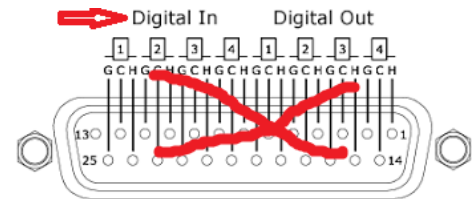

One DB25 sub cable holds 2 inserts, so for a console with **8 inserts** you will need **4x DB25** sub cables. There are 2 different standards for DB25 sub cables, the digital and analog version. The pinout and channel configuration is exactly the same but the input/output (so the XLR's) are reversed. So if you buy the **digital version** with 4x male, 4x female XLR, you have to **swap all the XLR connectors**.

Pin-out for TASCAM DB25 8 Channel Balanced Connector

Note the input and output being reversed in the digital/aes version!

G = ground
 C = cold = - signal
 H = hot = + signal

The pin and channel numbering is the same for all DB25 tascam standard cables. The analog standard we use for the inserts uses this order including GCH pin-numbers.

channel1	insert 1 left send	(male XLR)	(25, 12, 24)
channel2	insert 1 right send	(male XLR)	(11, 23, 10)
channel3	insert 2 left send	(male XLR)	(22, 9, 21)
channel4	insert 2 right send	(male XLR)	(8, 20, 7)
channel5	insert 1 left return	(female XLR)	(19, 6, 18)
channel6	insert 1 right return	(female XLR)	(5, 17, 4)
channel7	insert 2 left return	(female XLR)	(16, 3, 15)
channel8	insert 2 right return	(female XLR)	(2, 14, 1)